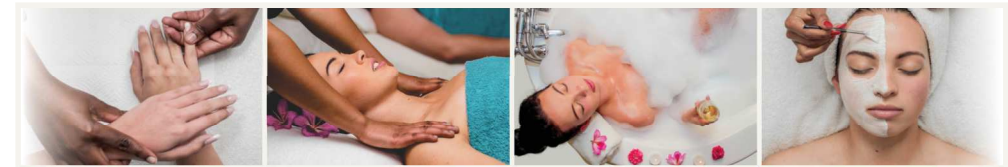

Late arrival will result in a reduction of treatment time while the full fee will still apply.

Guests must arrive at least 10 minutes prior to their scheduled treatment.

Step into a space where tranquility encompasses you.

Sensi spa's tranquil setting allows you to embark on a personalized journey toward relaxation.

Intimate Boutique Spa offering a variety of Spa Packages and Single Treatments perfect for Individuals or Couples